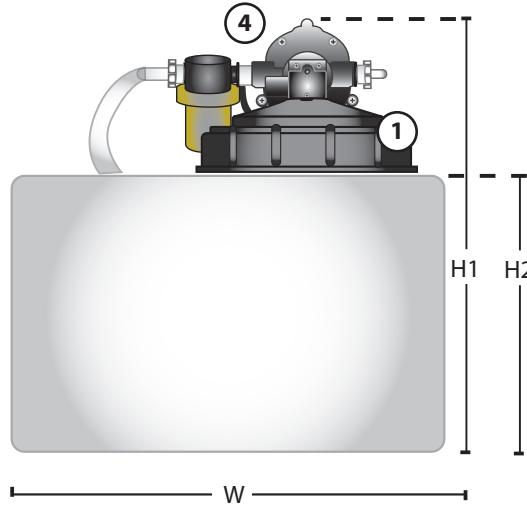

FRONT VIEW

SIDE VIEW

TOP VIEW

Note: Float switch is made and activates the pump at the 5" water level from the bottom of the tank.

Ratings & Dimensions (in inches)											
Model	MBH	GPH	L	W	H1	H2	①	③	O1	④	O2
NB-6P	4000	30	17	12	16	8	Cap 5" port	Inlet 1" port	1 3/4	Outlet 3/8" port	4 1/2