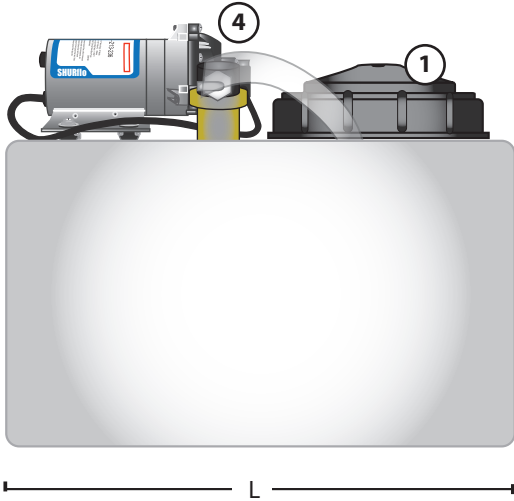

FRONT VIEW

SIDE VIEW

TOP VIEW

Note: Float switch is made and activates the pump at the 5" water level from the bottom of the tank.

Ratings & Dimensions (in inches)											
Model	MBH	GPH	L	W	H1	H2	①	③	O1	④	O2
NB-6P	4000	30	17	12	16	8	Cap 5" port	Inlet 1" port	1 3/4	Outlet 3/8" port	4 1/2