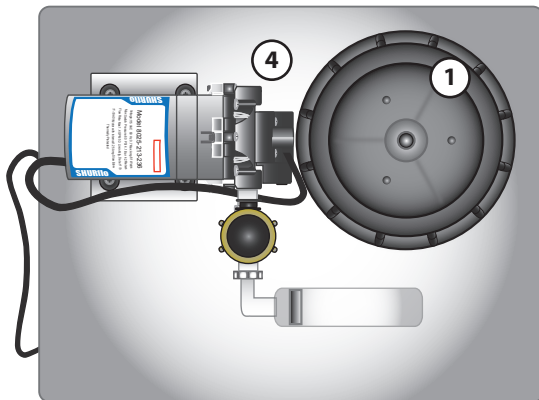

FRONT VIEW

SIDE VIEW

TOP VIEW

Note: Float switch is made and activates the pump at the 5" water level from the bottom of the tank.

Ratings & Dimensions (in inches)											
Model	MBH	GPH	L	W	H1	H2	①	③	O1	④	O2
NB-6P	4000	30	17	12	16	8	Cap 5" port	Inlet 1" port	1 3/4	Outlet 3/8" port	4 1/2