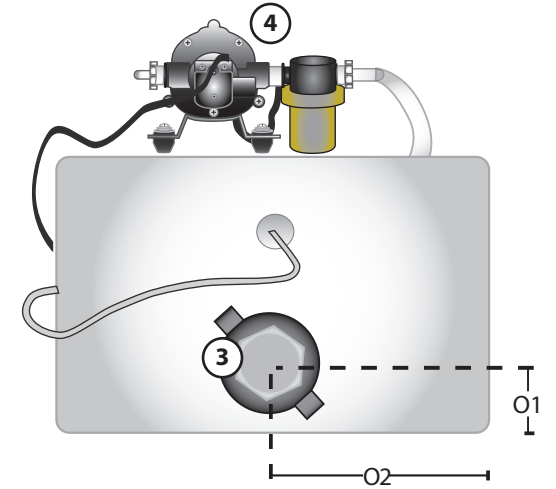

FRONT VIEW

SIDE VIEW

TOP VIEW

Note: Float switch is made and activates the pump at the 5" water level from the bottom of the tank.

Ratings & Dimensions (in inches)											
Model	MBH	GPH	L	W	H1	H2	①	③	O1	④	O2
NB-6P	4000	30	17	12	16	8	Cap 5" port	Inlet 1" port	1 3/4	Outlet 3/8" port	4 1/2