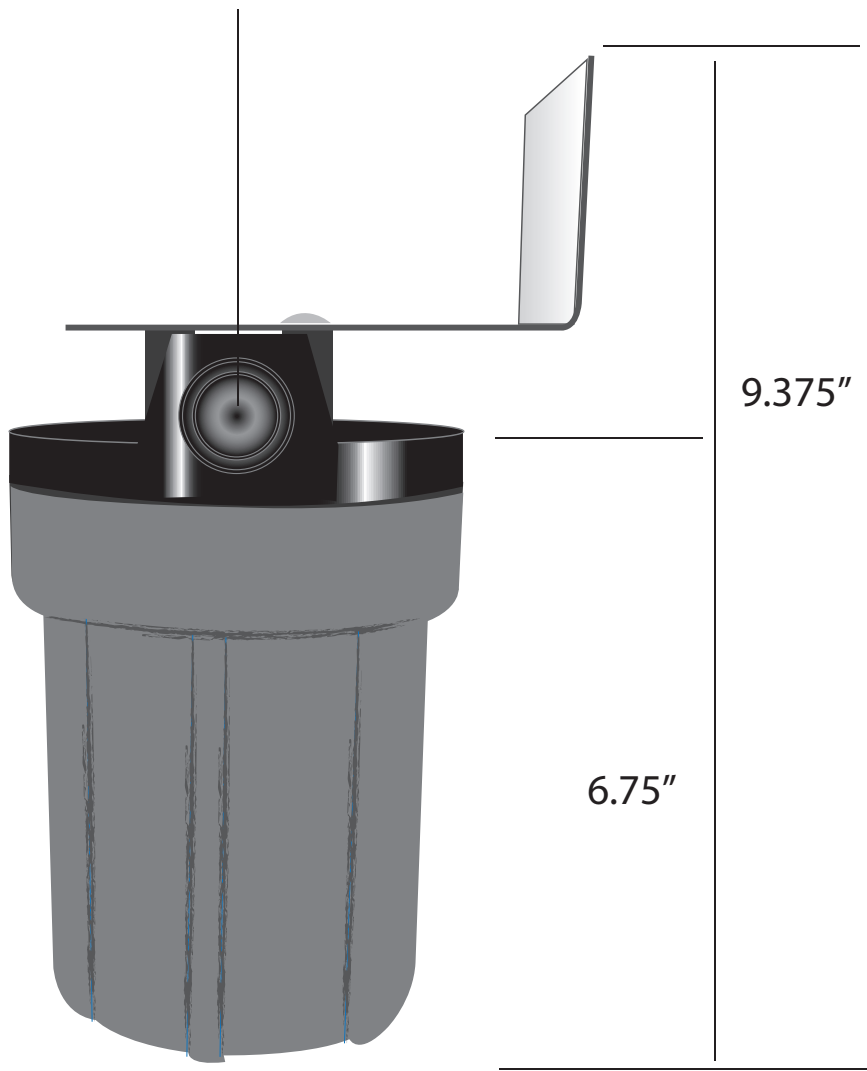

V-125 CANISTER

rev. 12/19/17

RATING: 125 MBH

FRONT VIEW

INLET/OUTLET PORT 1/2" NPT

SIDE VIEW