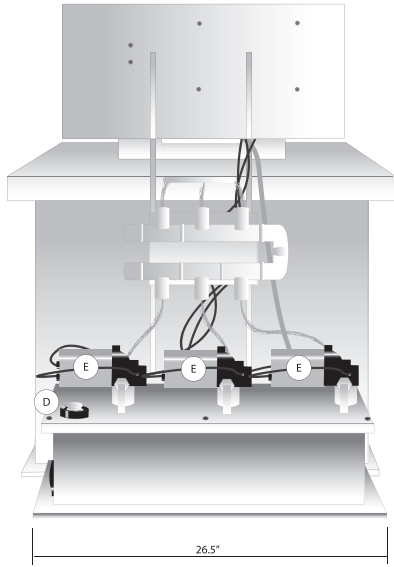

FRONT VIEW

BACK VIEW

SIDE VIEW

TOP VIEW

A	B	C	D	E	F	G
OUTLET 1-1/4"	DRAIN 3/4"	INLET 1-1/4"	VENT 3/4"	SELF PRIMING PUMP 1.4 GPH	120/1/60 2.1 AMPS	PUMP CONTROLLER