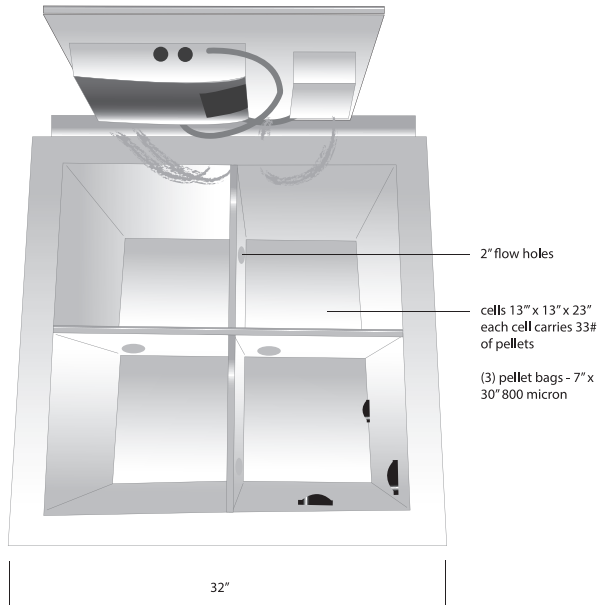

FRONT VIEW

BACK VIEW

SIDE VIEW

TOP VIEW

A	B	C	D	E	F	G
OUTLET 1-1/4"	DRAIN 3/4"	INLET 1-1/4"	VENT 3/4"	SELF PRIMING PUMP 1.4 GPH	120/1/60 2.1 AMPS	PUMP CONTROLLER