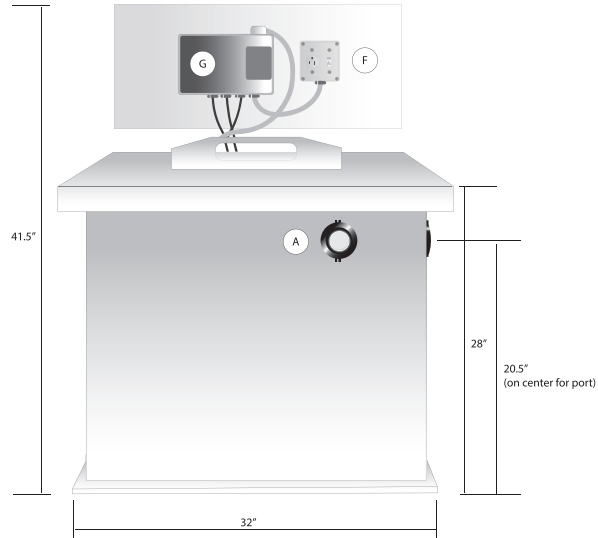

FRONT VIEW

BACK VIEW

SIDE VIEW

TOP VIEW

A	B	C	D	E	F	G
OUTLET 1-1/4"	DRAIN 3/4"	INLET 1-1/4"	VENT 3/4"	SELF PRIMING PUMP 1.4 GPH	120/1/60 2.1 AMPS	PUMP CONTROLLER