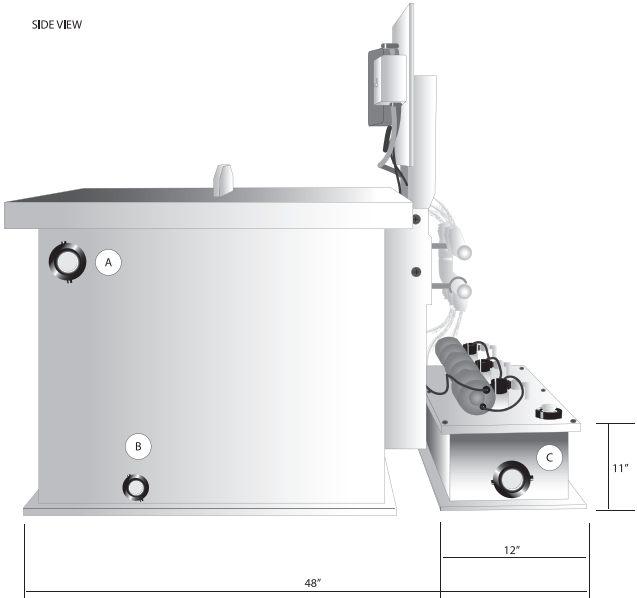

FRONT VIEW

BACK VIEW

SIDE VIEW

TOP VIEW

A	B	C	D	E	F	G
OUTLET 1-1/4"	DRAIN 3/4"	INLET 1-1/4"	VENT 3/4"	SELF PRIMING PUMP 1.4 GPH	120/1/60 2.1 AMPS	PUMP CONTROLLER