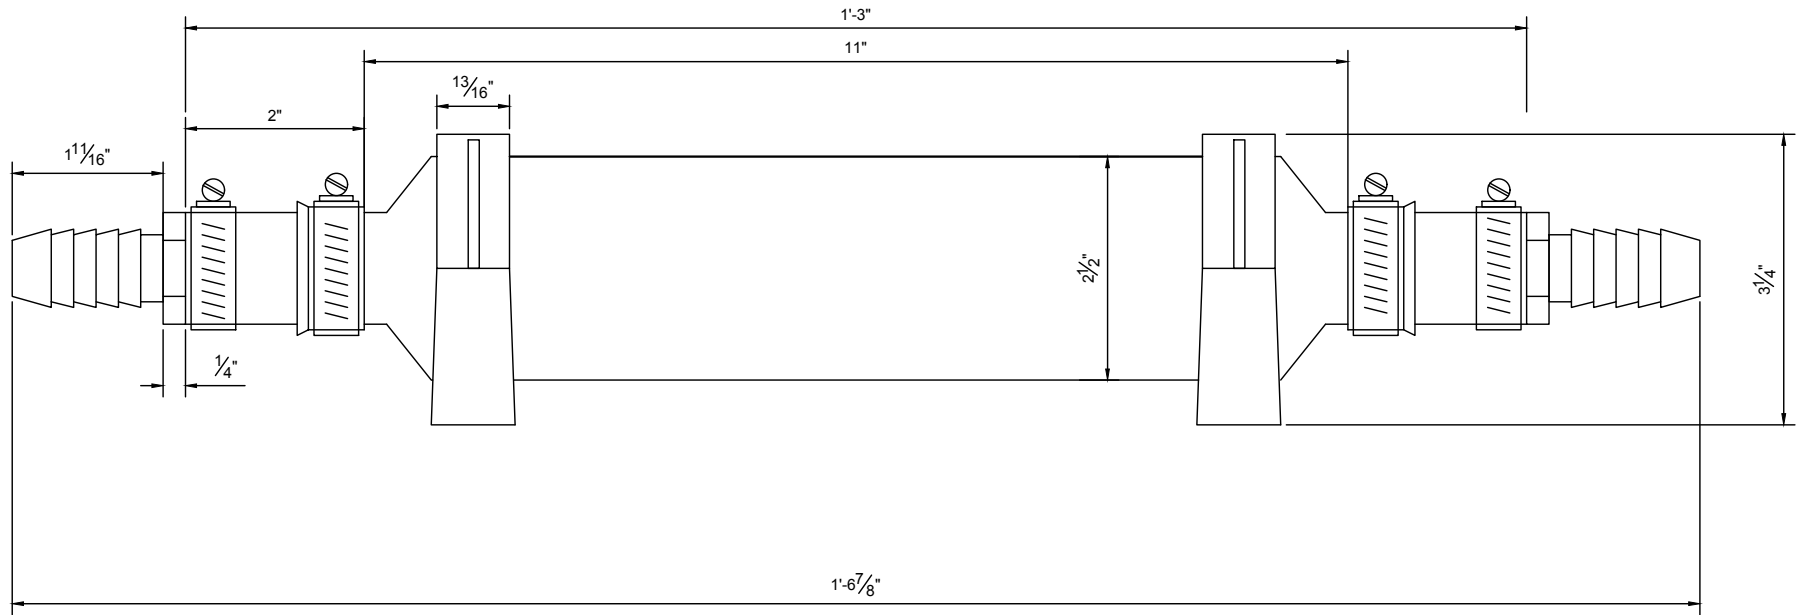

CBM-225 dimensions

REV:	DESCRIPTION:	BY:	DATE:
AMENDMENTS:			

SITE: JJM BOILER WORKS INC.	CBM-225 dimensions DRAWING NO.	--- PROJECT NO.	07/23/16 DATE.	
TITLE: CBM-225 Dimensions	NA SCALE AT A4.	SG DRAWN.	CHECKED.	
		REVISION.		