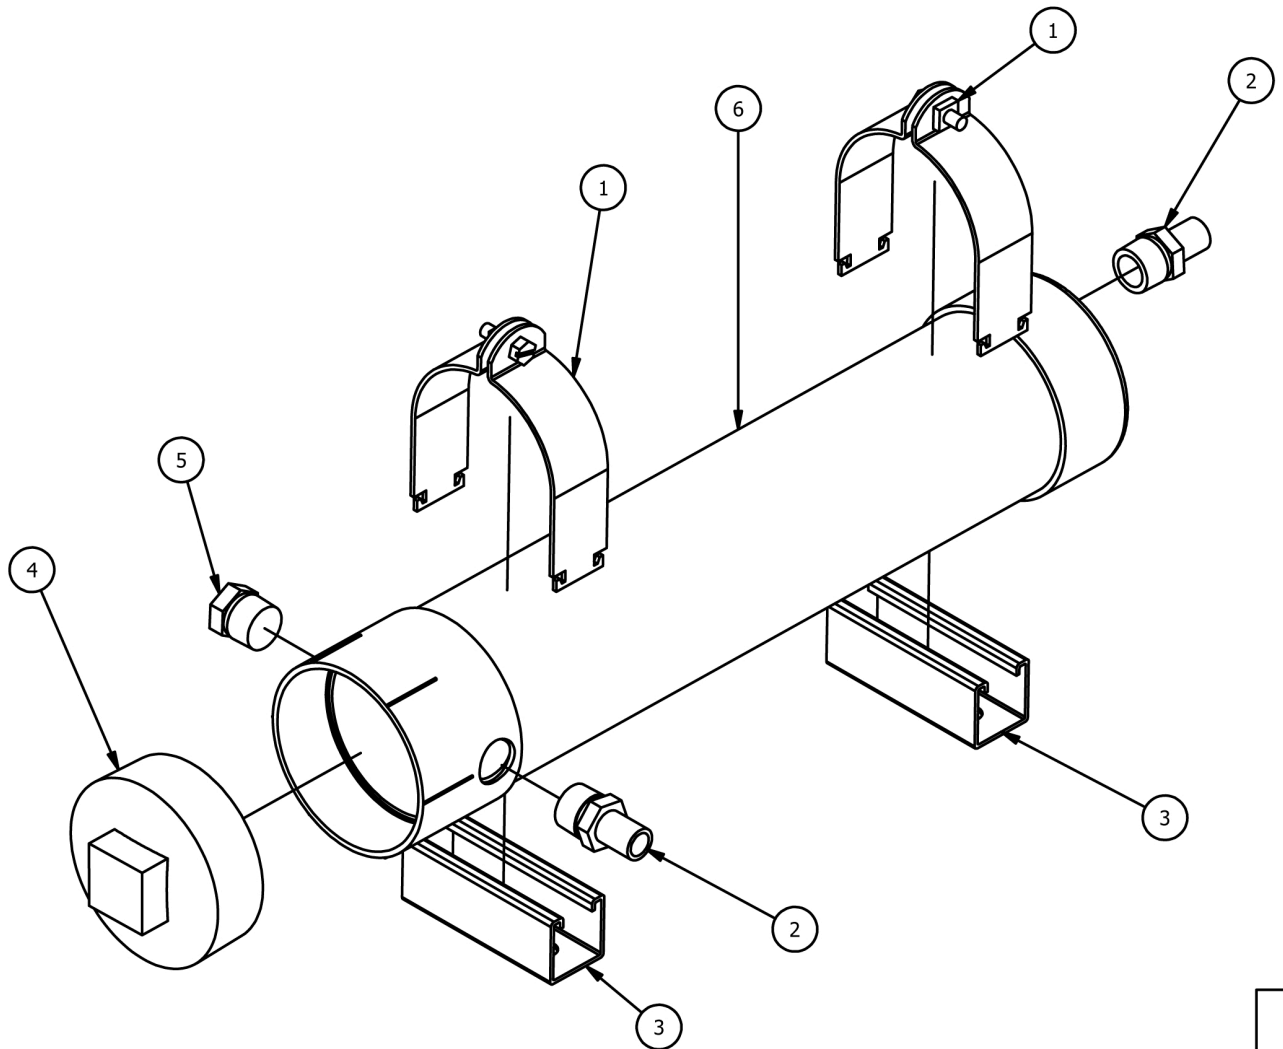

Parts List

ITEM	QTY	PART NUMBER	DESCRIPTION	MATERIAL
1	2	JM-20-2	Strut Pipe Clamp	Steel, Mild
2	2	JM-20-6	1/2" Barbed Adapter	PVC-Piping
3	2	JM-20-7	STRUT CHANNEL - BASE	Steel, Mild
4	1	JM-20-4	4" PLUG	PVC-Piping
5	1	JM-20-8	1/2" PLUG	PVC-Piping
6	1	JM-20-1	MEDIA CHAMBER	PVC PIPING

<b>PH NEUTRALIZER 2000 MBH , 6 GPH</b>		REVISION #:
DRAWN BY:	PART No.	
DATE DRAWN:	<b>JM-20</b>	