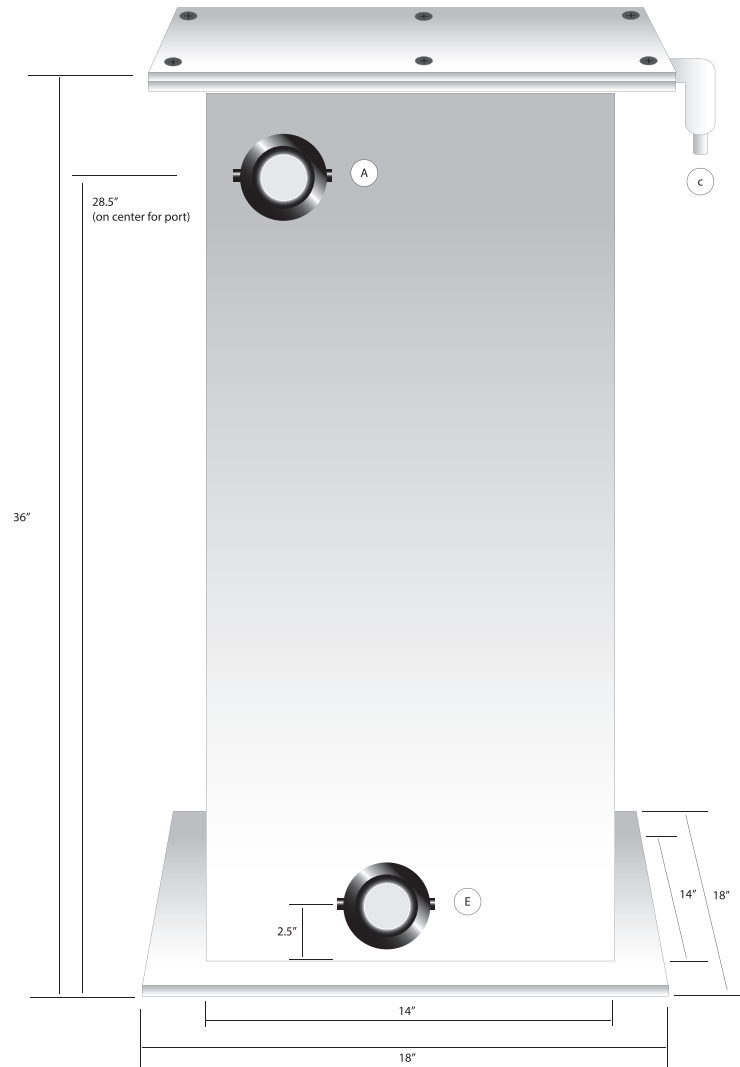

FRONT VIEW

BACK VIEW

A	B	C	D	E	F
OUTLET 1/1/4"	INLET CUSTOM	INLET 3/8" BARB FITTING	CONDENSATE PUMP 120/1/60 1.5 AMPS	3/4" DRAIN PORT	3/4" RECEIVER INLET PORT